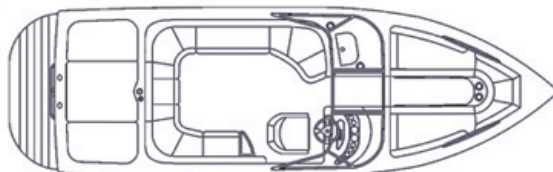

24V Limited

LENGTH: 23'10"
BEAM: 102"
DRY WEIGHT: 4500
SEATING CAPACITY: 12
FUEL CAPACITY: 47

STANDARD FEATURES

3 COLOR GELCOAT
 LIMITED EDITION GRAPHICS PACKAGE
 LIFEPLUS CORE CONSTRUCTION
 INSEPERABLE MONOCOQUE HULL AND DECK CONSTRUCTION
 ARMORFLEX® EXOTIC ANTI-BLISTERING GELCOAT
 FULLY HAND-LAID MULTI-DIRECTIONAL FIBERGLASS HULL
 COREMAT®-ENHANCED LAMINATION THROUGHOUT
 FIBERGLASS PANEL FLOORING SYSTEM
 TRIPLE HULL FINS
 PROPELLER
 ELECTRONIC PADDLE WHEEL SPEEDO PICKUPS
 HEAVY-DUTY ALL-BRASS UNDERWATER GEAR
 WATERBONNET® CURVED GLASS WINDSHIELD
 BOW AND STERN LIGHTING
 ALUMINUM CHANNEL, THROUGH-BOLTED MOTOR MOUNTS
 HIGH-GRADE ALUMINUM FUEL CELL
 AUTOMATIC BILGE PUMP
 BILGE BLOWER VENTILLATION SYSTEM
 PSS PACKLESS SHAFT SEAL SYSTEM
 HEAVY-DUTY MARINE-GRADE 12V BATTERY
 STAINLESS STEEL HARDWARE AND FASTENERS
 SOLID-CORE ALUMINUM SKI PYLON

ERGONOMIC PADDED MOLDED DASH
 FARIA ANALOG INSTRUMENTATION
 FARIA COMMANDER GAUGES
 CIRCUIT BREAKERS
 TELEFLEX® RACK AND PINION STEERING
 TELEFLEX® COMPETITION CONTROLS
 TRANSOM ASSIST HANDLE
 ERGONOMIC SEATING AND INTERIOR DESIGN
 PREMIUM GRADE 340Z MARINE VINYL
 PLUSH POLYBLEND 40 OZ DELUXE MARINE CARPETS
 REMOVABLE BOW AREA CARPET
 FAMILY-SIZE STORAGE THROUGHOUT
 INSULATED COOLER, SELF-DRAINING
 OVERSIZE DRINK HOLDERS
 CIPA® SKI MIRROR
 LARGE QUICK-PIN TEAK REMOVABLE SWIM STEP
 DEPTH FINDER
 AIR / WATER TEMPERATURE GUAGE
 4 PULL UP CLEATS
 DOCKSIDE ENTRY STEP
 FLIP-UP BOLSTER SEAT