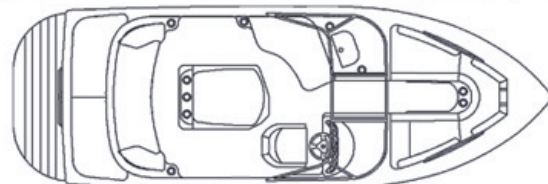

211 Type R

LENGTH: 21'4"
BEAM: 102"
DRY WEIGHT: 3880
SEATING CAPACITY: 10
FUEL CAPACITY: 36

STANDARD FEATURES

1 COLOR IN-MOLD GELCOAT
 TYPE-R GRAPHICS PACKAGE
 LIFEPLUS CORE CONSTRUCTION
 INSEPARABLE MONOCOQUE HULL AND DECK CONSTRUCTION
 ARMORFLEX® EXOTIC ANTI-BLISTERING GELCOAT
 FULLY HAND-LAID MULTI-DIRECTIONAL FIBERGLASS HULL
 COREMAT®-ENHANCED LAMINATION THROUGHOUT
 FIBERGLASS PANEL FLOORING SYSTEM
 TRIPLE HULL FINS
 PROPELLER
 ELECTRONIC PADDLE WHEEL SPEEDO PICKUPS
 HEAVY-DUTY ALL-BRASS UNDERWATER GEAR
 WATERBONNET® CURVED GLASS WINDSHIELD
 BOW AND STERN LIGHTING
 ALUMINUM CHANNEL, THROUGH-BOLTED MOTOR MOUNTS
 HIGH-GRADE ALUMINUM FUEL CELL
 AUTOMATIC BILGE PUMP
 BILGE BLOWER VENTILLATION SYSTEM
 PSS PACKLESS SHAFT SEAL SYSTEM
 HEAVY-DUTY MARINE-GRADE DEEP CYCLE 12V BATTERY
 STAINLESS STEEL HARDWARE AND FASTENERS
 ERGONOMIC PADDED MOLDED DASH

FARIA ANALOG INSTRUMENTATION
 FARIA COMMANDER GAUGES
 CIRCUIT BREAKERS
 TELEFLEX® RACK AND PINION STEERING
 TELEFLEX® COMPETITION CONTROLS
 TRANSOM ASSIST HANDLE
 ERGONOMIC SEATING AND INTERIOR DESIGN
 PREMIUM GRADE 34 OZ MARINE VINYL
 PLUSH POLYBLEND 40 OZ DELUXE MARINE CARPETS
 REMOVABLE BOW AREA CARPET
 FAMILY-SIZE STORAGE THROUGHOUT
 INSULATED COOLER, SELF-DRAINING
 OVERSIZE DRINK HOLDERS
 CIPA® SKI MIRROR
 REAR SKI TOW
 OVERSIZED QUICK-PIN TEAK REMOVABLE SWIM STEP
 DEPTH FINDER
 AIR / WATER TEMPERATURE GAUGE
 4 PULL UP CLEATS
 SOLID-CORE ALUMINUM SKI PYLON
 FLIP UP BOLSTER SEAT