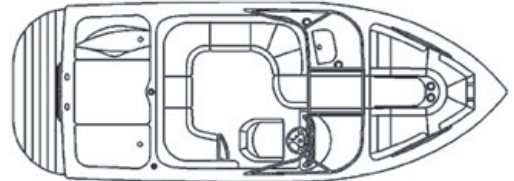

20 Limited

STANDARD FEATURES

3 COLOR IN-MOLD GELCOAT
LIMITED GRAPHICS PACKAGE
LIFEPLUS CORE CONSTRUCTION
INSEPERABLE MONOCOQUE HULL AND DECK CONSTRUCTION
ARMORFLEX® EXOTIC ANTI-BLISTERING GELCOAT
FULLY HAND-LAID MULTI-DIRECTIONAL FIBERGLASS HULL
COREMAT®-ENHANCED LAMINATION THROUGHOUT
FIBERGLASS PANEL FLOORING SYSTEM
TRIPLE HULL FINS
PROPELLER
ELECTRONIC PADDLE WHEEL SPEEDO PICKUPS
HEAVY-DUTY ALL-BRASS UNDERWATER GEAR
WATERBONNET® CURVED GLASS WINDSHIELD
BOW AND STERN LIGHTING
ALUMINUM CHANNEL, THROUGH-BOLTED MOTOR MOUNTS
HIGH-GRADE ALUMINUM FUEL CELL
AUTOMATIC BILGE PUMP
BILGE BLOWER VENTILLATION SYSTEM
PSS PACKLESS SHAFT SEAL SYSTEM
HEAVY-DUTY MARINE-GRADE DEEP CYCLE 12V BATTERY
SOLID-CORE ALUMINUM SKI PYLON

STAINLESS STEEL HARDWARE AND FASTENERS
ERGONOMIC PADDED MOLDED DASH
FARIA ANALOG INSTRUMENTATION
FARIA COMMANDER GAUGES
CIRCUIT BREAKERS
TELEFLEX® RACK AND PINION STEERING
TELEFLEX® COMPETITION CONTROLS
TRANSOM ASSIST HANDLE
ERGONOMIC SEATING AND INTERIOR DESIGN
PREMIUM GRADE 34 OZ MARINE VINYL
PLUSH POLYBLEND 40 OZ DELUXE MARINE CARPETS
REMOVABLE BOW AREA CARPET
FAMILY-SIZE STORAGE THROUGHOUT
INSULATED COOLER, SELF-DRAINING
OVERSIZE DRINK HOLDERS
CIPA® SKI MIRROR
OVERSIZED QUICK-PIN TEAK REMOVABLE SWIM STEP
DEPTH FINDER
AIR / WATER TEMPERATURE GAUGE
4 PULL UP CLEATS
FLIP-UP BOLSTER SEAT

LENGTH: 20'0"
BEAM: 96"
DRY WEIGHT: 3880
SEATING CAPACITY: 10
FUEL CAPACITY: 38

FACTORY OPTIONS

STAINLESS STEEL RUBRAIL	SALTWATER STEERING/SHOCKS
BOAT COVER	SEAWATER FLUSH KIT
BOAT COVER W/ TOWER CUT OUT	SHOWER
BOAT COVER TIE DOWN KIT	SHOWER BOX
BALLAST 4 TANK SYSTEM	STAINLESS STEEL UPRIGHTS
CENTER BOW CUSHION	TAPS ²
COCKPIT TABLE	MANUAL ADJUST WAKE PLATE
CORIAN® COCKPIT TABLE	TOWER
DOCKING LIGHTS	TOWER LIGHT KIT
DUAL BATTERIES	BIMINI TO FIT TOWER
HEATER	WAKEBOARD PRO CRUISE
SHARK EYE BOW LIGHTS	WINDSCREEN
PULL UP CLEAT	CUSTOM HULL COLOR
REAR HATCH LOCK	CE CERTIFICATION